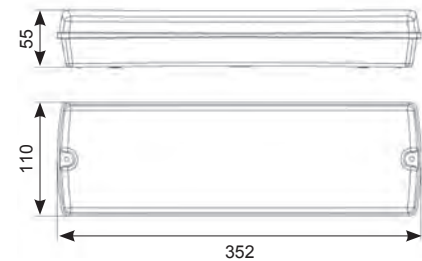

Guardian LED Bulkhead

Supplied c/w Legend and Integral Driver

406

- Ultra-slim profile LED polycarbonate bulkhead
- Supplied with self-adhesive legend
- Side and rear cable entries
- Hinged screwless gear tray for ease of installation
- Viewing distance 18 metres

AGLED/KIT
With Guardian Installed

***	Escape route 2 metres wide (1 Lux minimum) *				
	Mounting Height (M)	Transverse to Wall	Transverse to Transverse	Axial to Wall	Axial to Axial
	2.5	3.2	6.2	1.9	3.8
	4	3.6	7.3	1.9	4.2
	6	-	-	-	-

***	Open (Anti-Panic) area (0.5 Lux Minimum) **				
	Mounting Height (M)	Transverse to Wall	Transverse to Transverse	Axial to Wall	Axial to Axial
	2.5	2.9	6	2.2	4.5
	4	3	6.1	2.4	4.8
	6	3	6	3	6

* 1 lux minimum must be used for all marked emergency escape routes, to be measured down the centre line of the escape route itself

** 0.5 lux minimum must be used for areas larger than 60m², the maximum value is to be measured across the area excluding 0.5 metre border around the edge of the room

*** Explanation of the symbols:-
Transverse - Wall
 Distance to wall from side of fitting
Transverse - Transverse
 Side to side spacing
Axial - Wall
 Distance to wall from end of fitting
Axial - Axial
 End to end spacing